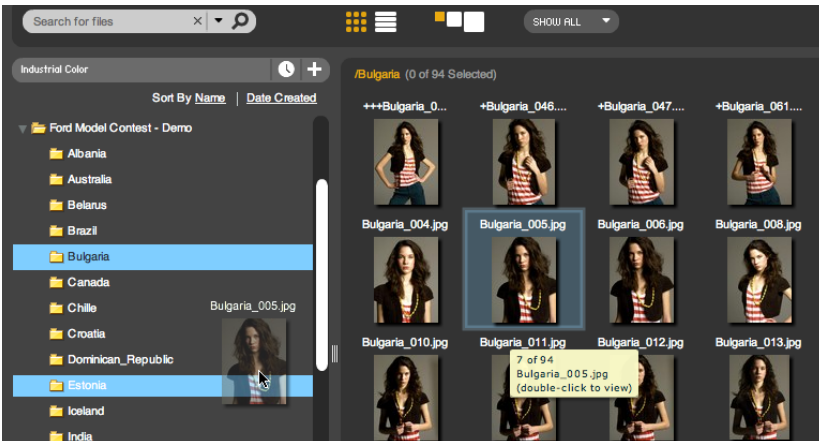

## Library Management & Metadata Services

Drag-and-Drop Library Management with full security, rights controls, and metadata services

- Access image libraries anytime from any location
- Provide controlled access for large creative production groups
- Manage access and approval workflow for expired assets

### METADATA EDITOR

Fast, robust, full-lifecycle management and editing tool for image metadata

- View, edit, append, and update metadata for single images or large collections in seconds
- Editing features including copy/paste, undo, and view last update
- Use any standard default schema or create your own fully XMP compliant schema
- Powerful technology built on Adobe's XMP Toolkit
- Automatically reads all XMP metadata from uploaded files and stamps XMP metadata to all downloads
- Generate image reports using any schema & field combination
- Full control over user access and rights